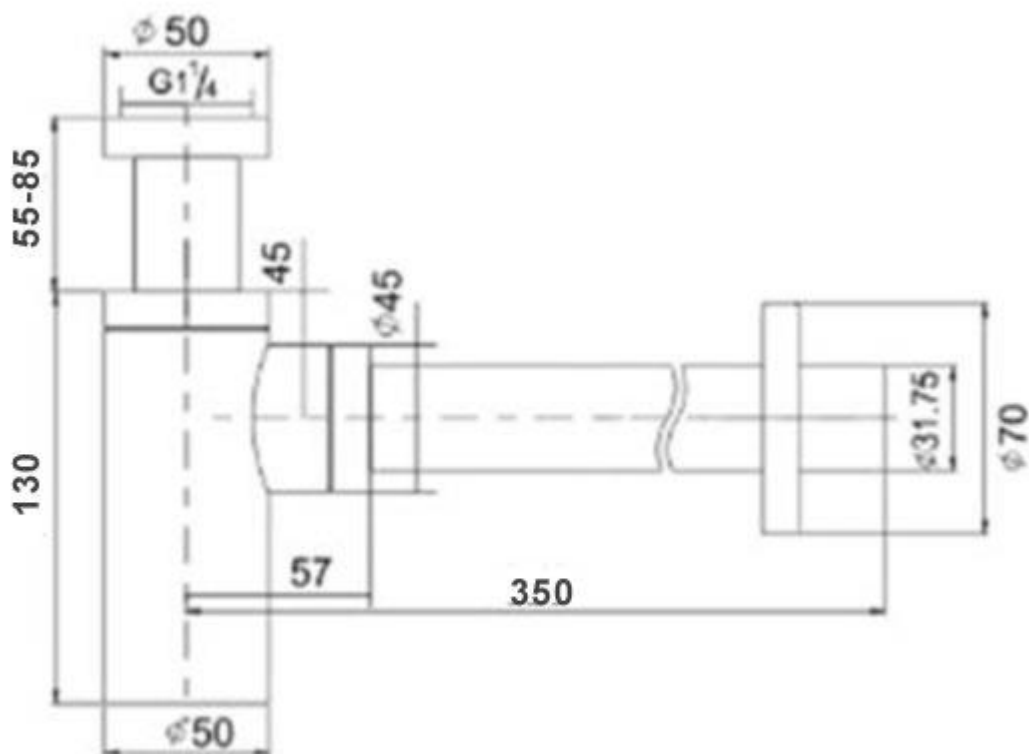

FEATURES

- removable base plug
- connects 32mm waste to 40mm PVC
- 30mm adjustment
- brass construction
- PVD colours available
- Watermark

meco international pty ltd.

meco.com.au

for all sales & product inquiries email sales@meco.com.au or call (02) 9618 6999

*all measurements are subject to accepted manufacturing tolerances. please check actual product dimensions prior to installation. meco international pty ltd reserves the right to change specifications at any time without giving prior notification.